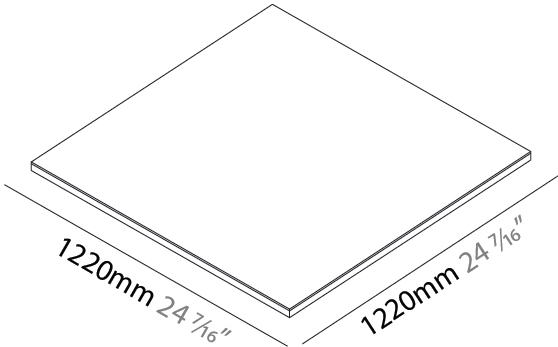

CRISTAL SURFACE

A52045- -

base number
Color   Finish
Temperature   Options

1. To build a product code in our configurator select the specify button on the base model # product page
2. To build a manual product code on this datasheet choose from the options listed below in blue font and add the suffix to the base model #

GENERAL

Series: Cristal
Brand: Ivela
Division: Architectural
Mounting Type: Surface
Mounting Location: Wall / Ceiling
Subcategory: Panels

PHYSICAL

Shape: Square
Length (mm): 1220
Length (in): 48 7/16
Width (mm): 1220
Width (in): 48 7/16
Height (mm): 19
Height (in): 3/4
Light Distribution: Direct
Diffuser: PMMA - Opal
Fixture Finish: WHI / BLK / GLD
Fixture Material: Aluminum

ELECTRICAL

Lamp Type: LED
Input Wattage (W): 96
Dimming: Tri-Mode (Non-Dimming and Phase Dimming (120Vac only) and 0-10V Dimming)
Driver Included: No
Driver Location: Remote
Driver Type: Constant Voltage - Universal
Driver Class: Class 1
Input Voltage (V): 120 - 277
Output Voltage (V): 24
Upon Request: Phase Dimming

LED

Color Temperature (°K): 2700 / 3000 / 4000
Max. Delivered Lumen (lm): 5760 / 6000 / 6360
Nominal Lumen (lm): 11520 / 12000 / 12720
CRI: >93 CRI
Lamp Life (hrs): 50000

OPTICAL

RATINGS AND CERTIFICATIONS

Certified By: CSA Certified to UL and CSA Standards
IP rating: IP20

PROJECT
TYPE
SPECIFIER
QUANTITY
DATE