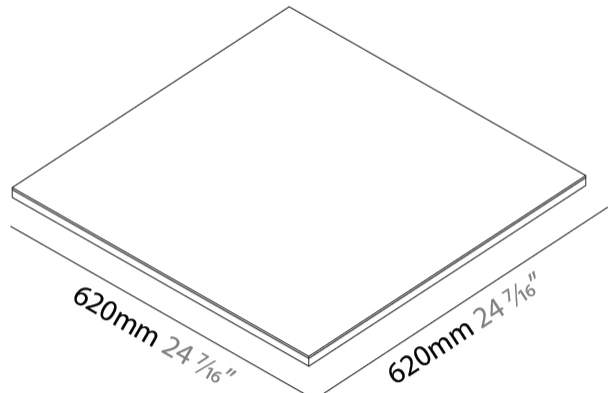

CRISTAL SURFACE

A52043- -

base number
Color   Finish
Temperature   Options

1. To build a product code in our configurator select the specify button on the base model # product page
2. To build a manual product code on this datasheet choose from the options listed below in blue font and add the suffix to the base model #

GENERAL

Series: Cristal
Brand: Ivela
Division: Architectural
Mounting Type: Surface
Mounting Location: Wall / Ceiling
Subcategory: Panels

PHYSICAL

Shape: Square
Length (mm): 620
Length (in): 24 ⁷/₁₆
Width (mm): 620
Width (in): 24 ⁷/₁₆
Height (mm): 19
Height (in): 3/4
Light Distribution: Direct
Diffuser: PMMA - Opal
Fixture Finish: WHI / BLK / GLD
Fixture Material: Aluminum

ELECTRICAL

Lamp Type: LED
Input Wattage (W): 48
Dimming: Tri-Mode (Non-Dimming and Phase Dimming (120Vac only) and 0-10V Dimming)
Driver Included: No
Driver Location: Remote
Driver Type: Constant Voltage - Universal
Driver Class: Class 2
Input Voltage (V): 120 - 277
Output Voltage (V): 24

LED

Color Temperature (°K): 2700 / 3000 / 4000
Max. Delivered Lumen (lm): 2880 / 3000 / 3180
Nominal Lumen (lm): 5760 / 6000 / 6360
CRI: >93 CRI
Lamp Life (hrs): 50000

OPTICAL

RATINGS AND CERTIFICATIONS

Certified By: CSA Certified to UL and CSA Standards
IP rating: IP20

PROJECT _____
TYPE _____
SPECIFIER _____
QUANTITY _____
DATE _____