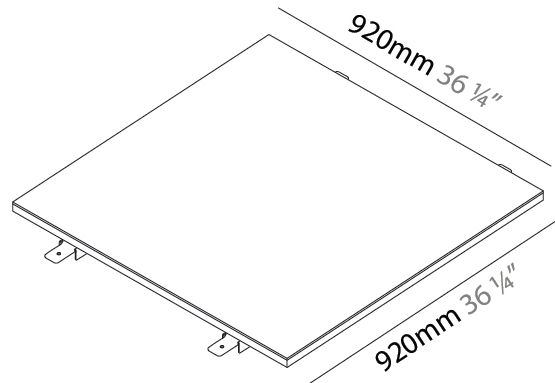

PROJECT	_____
TYPE	_____
SPECIFIER	_____
QUANTITY	_____
DATE	_____

CRISTAL RECESSED

A56186- _____ - _____
base number   Color   Finish
                         Temperature   Options

1. To build a product code in our configurator select the specify button on the base model # product page
2. To build a manual product code on this datasheet choose from the options listed below in blue font and add the suffix to the base model #

GENERAL

Series: Cristal
Brand: Ivela
Division: Architectural
Mounting Type: Recessed
Mounting Location: Ceiling
Subcategory: Panels

PHYSICAL

Shape: Square
Length (mm): 920
Length (in): 36 1/4
Width (mm): 920
Width (in): 36 1/4
Height (mm): 19
Height (in): 3/4
Light Distribution: Direct
Diffuser: PMMA - Opal
Fixture Finish: WHI / BLK / GLD
Fixture Material: Aluminum

ELECTRICAL

Lamp Type: LED
Input Wattage (W): 72
Dimming: Tri-Mode (Non-Dimming and Phase Dimming (120Vac only) and 0-10V Dimming)
Driver Included: No
Driver Location: Remote
Driver Type: Constant Voltage - Universal
Driver Class: Class 2
Input Voltage (V): 120 - 277
Output Voltage (V): 24

LED

Color Temperature (°K): 2700 / 3000 / 4000
Max. Delivered Lumen (lm): 4320 / 4500 / 4770
Nominal Lumen (lm): 8640 / 9000 / 9540
CRI: >93 CRI
Lamp Life (hrs): 50000

OPTICAL

RATINGS AND CERTIFICATIONS

Certified By: CSA Certified to UL and CSA Standards
IP rating: IP20