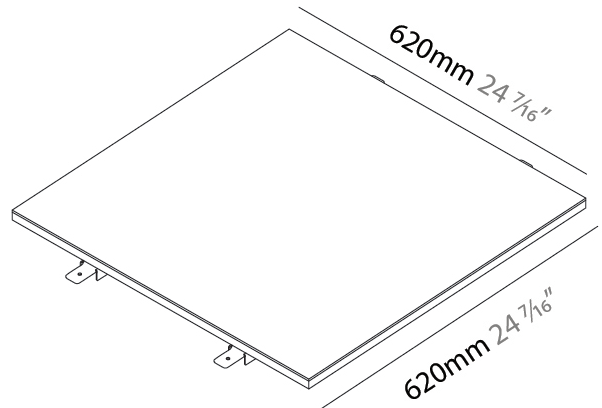

CRISTAL RECESSED

A56187- -

base number   Color   Finish
Temperature   Options

PROJECT
TYPE
SPECIFIER
QUANTITY
DATE

1. To build a product code in our configurator select the specify button on the base model # product page
2. To build a manual product code on this datasheet choose from the options listed below in blue font and add the suffix to the base model #

GENERAL

Series: Cristal
Brand: Ivela
Division: Architectural
Mounting Type: Recessed
Mounting Location: Ceiling
Subcategory: Panels

PHYSICAL

Shape: Square
Length (mm): 1220
Length (in): 48 7/16
Width (mm): 1220
Width (in): 48 7/16
Height (mm): 19
Height (in): 3/4
Light Distribution: Direct
Diffuser: PMMA - Opal
Fixture Finish: WHI / BLK / GLD
Fixture Material: Aluminum

ELECTRICAL

Lamp Type: LED
Input Wattage (W): 96
Dimming: Tri-Mode (Non-Dimming and Phase Dimming (120Vac only) and 0-10V Dimming)
Driver Included: No
Driver Location: Remote
Driver Type: Constant Voltage - Universal
Driver Class: Class 1
Input Voltage (V): 120 - 277
Output Voltage (V): 24
Upon Request: Phase Dimming

LED

Color Temperature (°K): 2700 / 3000 / 4000
Max. Delivered Lumen (lm): 5760 / 6000 / 6360
Nominal Lumen (lm): 11520 / 12000 / 12720
CRI: >93 CRI
Lamp Life (hrs): 50000

OPTICAL

RATINGS AND CERTIFICATIONS

Certified By: CSA Certified to UL and CSA Standards
IP rating: IP20