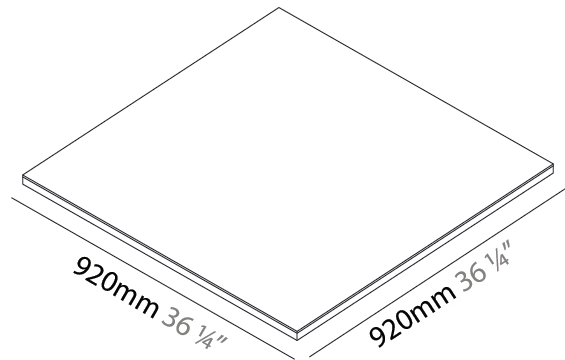

PROJECT	_____
TYPE	_____
SPECIFIER	_____
QUANTITY	_____
DATE	_____

CRISTAL SURFACE

A52044- _____ - _____
base number   Color   Finish
                         Temperature   Options

1. To build a product code in our configurator select the specify button on the base model # product page
2. To build a manual product code on this datasheet choose from the options listed below in blue font and add the suffix to the base model #

GENERAL

Series: Cristal
Brand: Ivela
Division: Architectural
Mounting Type: Surface
Mounting Location: Wall / Ceiling
Subcategory: Panels

PHYSICAL

Shape: Square
Length (mm): 920
Length (in): 36 1/4
Width (mm): 920
Width (in): 36 1/4
Height (mm): 19
Height (in): 3/4
Light Distribution: Direct
Diffuser: PMMA - Opal
Fixture Finish: WHI / BLK / GLD
Fixture Material: Aluminum

ELECTRICAL

Lamp Type: LED
Input Wattage (W): 72
Dimming: Tri-Mode (Non-Dimming and Phase Dimming (120Vac only) and 0-10V Dimming)
Driver Included: No
Driver Location: Remote
Driver Type: Constant Voltage - Universal
Driver Class: Class 2
Input Voltage (V): 120 - 277
Output Voltage (V): 24

LED

Color Temperature (°K): 2700 / 3000 / 4000
Max. Delivered Lumen (lm): 4320 / 4500 / 4770
Nominal Lumen (lm): 8640 / 9000 / 9540
CRI: >93 CRI
Lamp Life (hrs): 50000

OPTICAL

RATINGS AND CERTIFICATIONS

Certified By: CSA Certified to UL and CSA Standards
IP rating: IP20